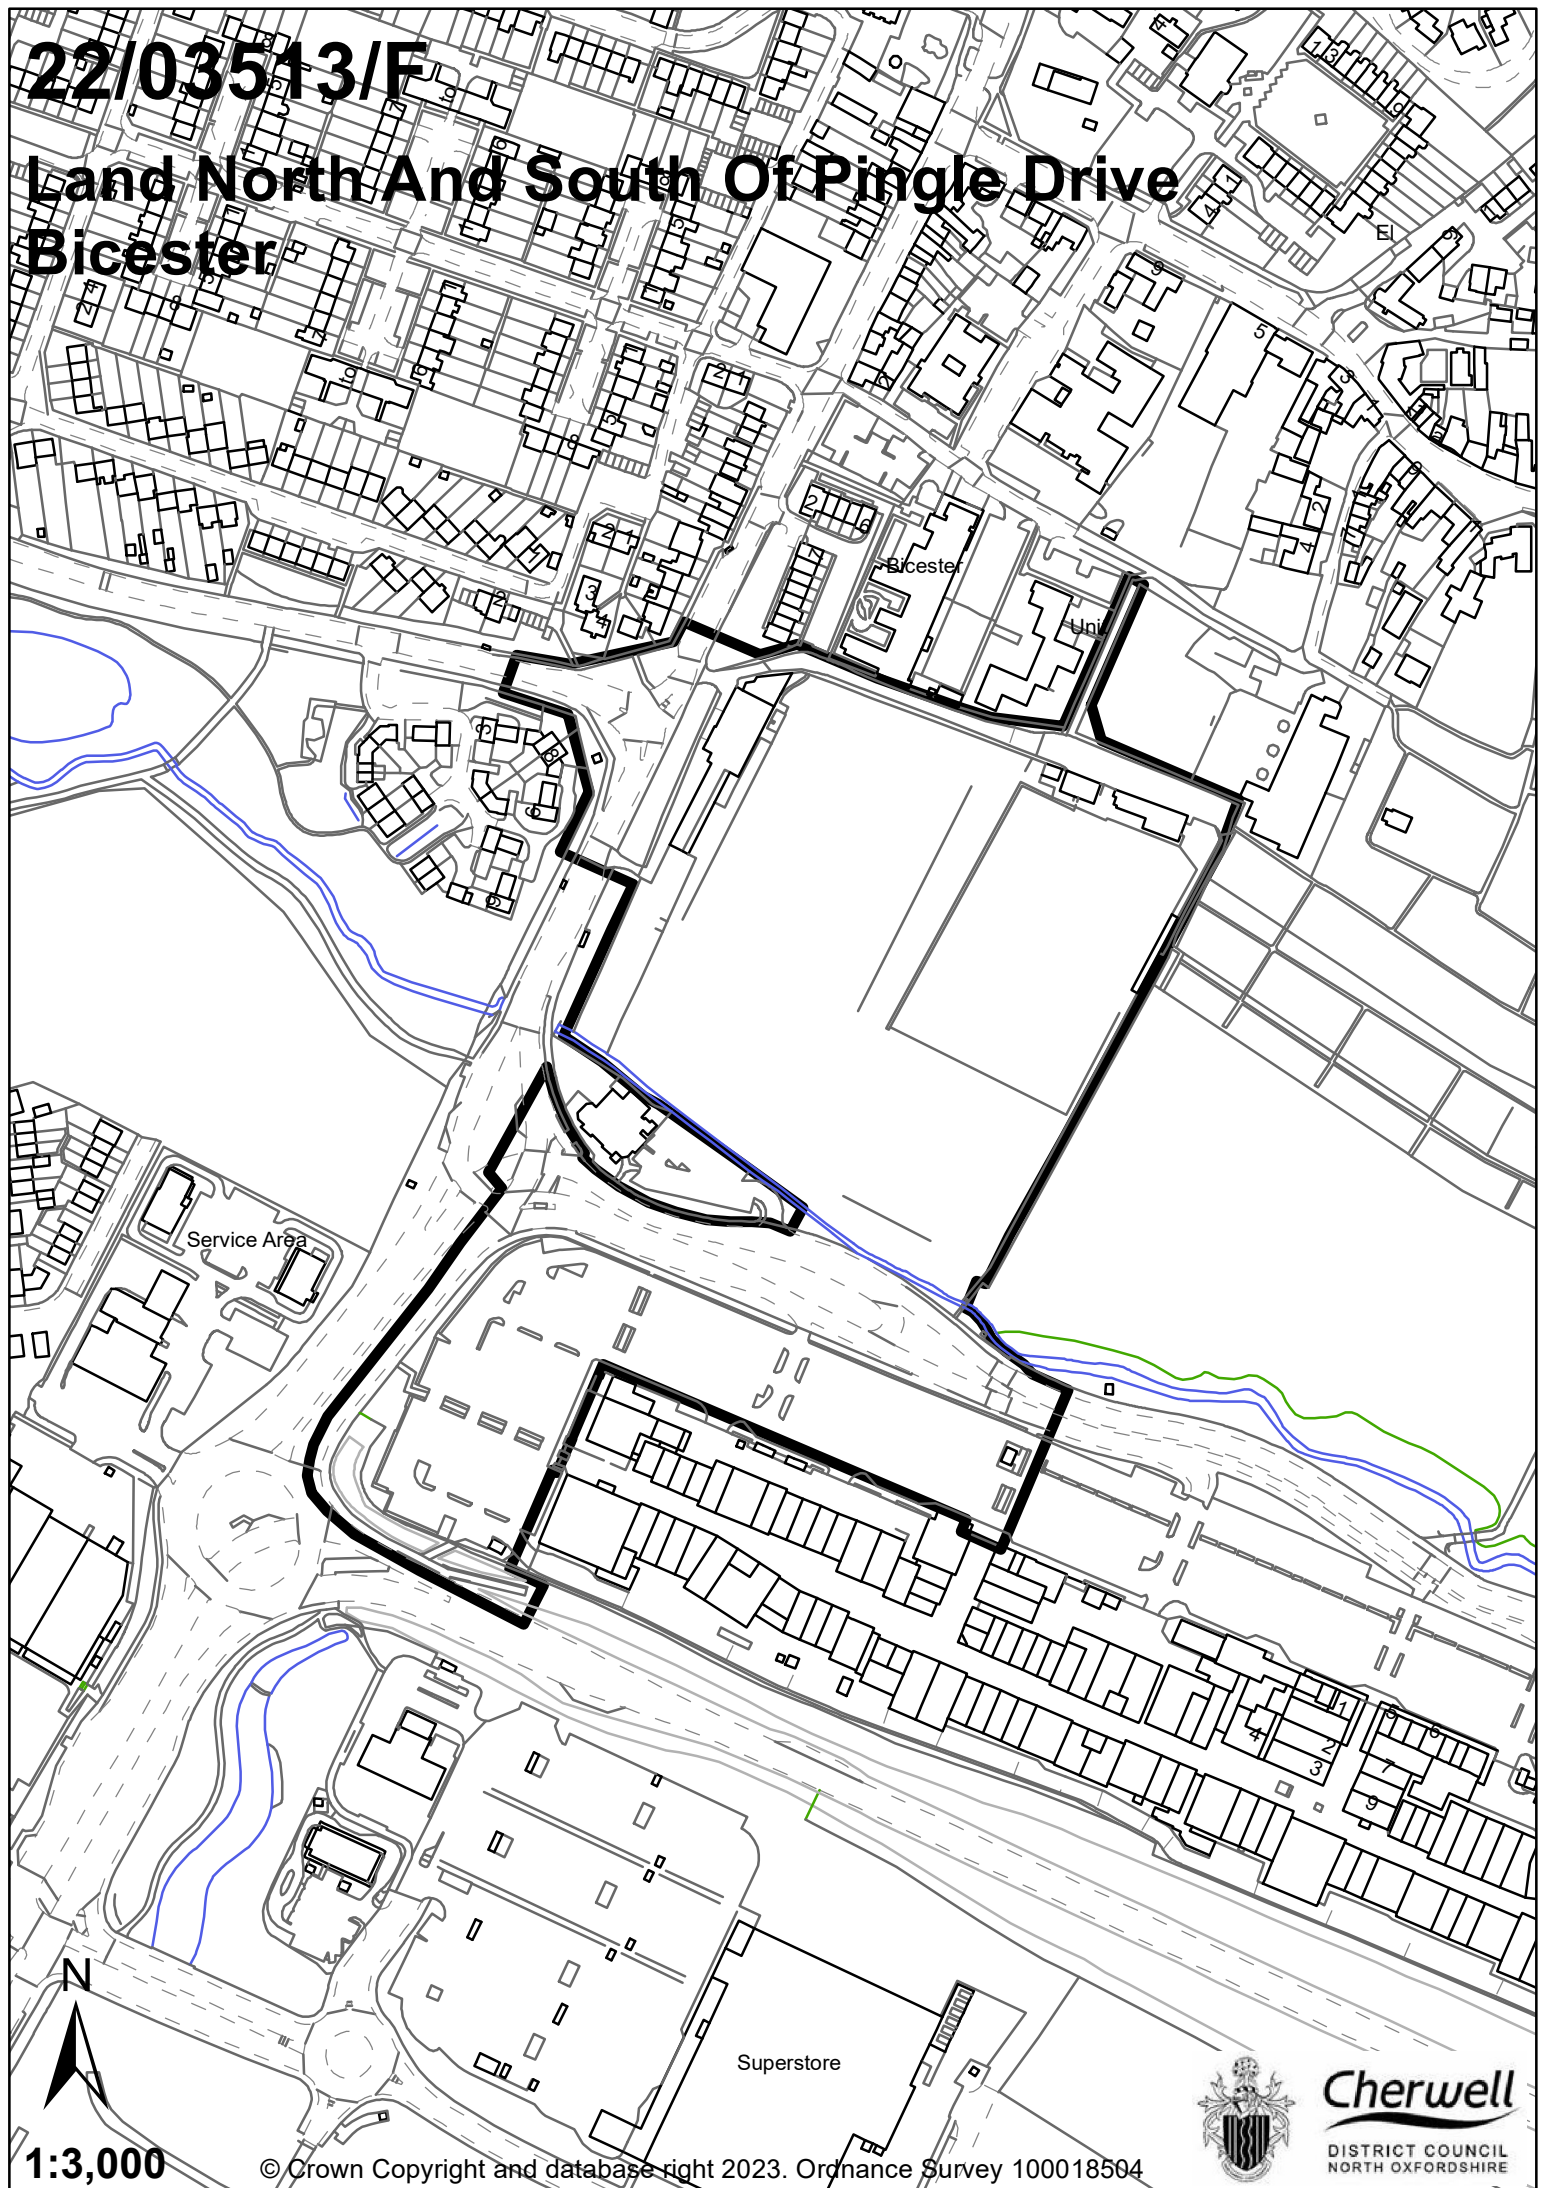

22/03513/F

Land North And South Of Pingle Drive
Bicester

1:3,000

© Crown Copyright and database right 2023. Ordnance Survey 100018504